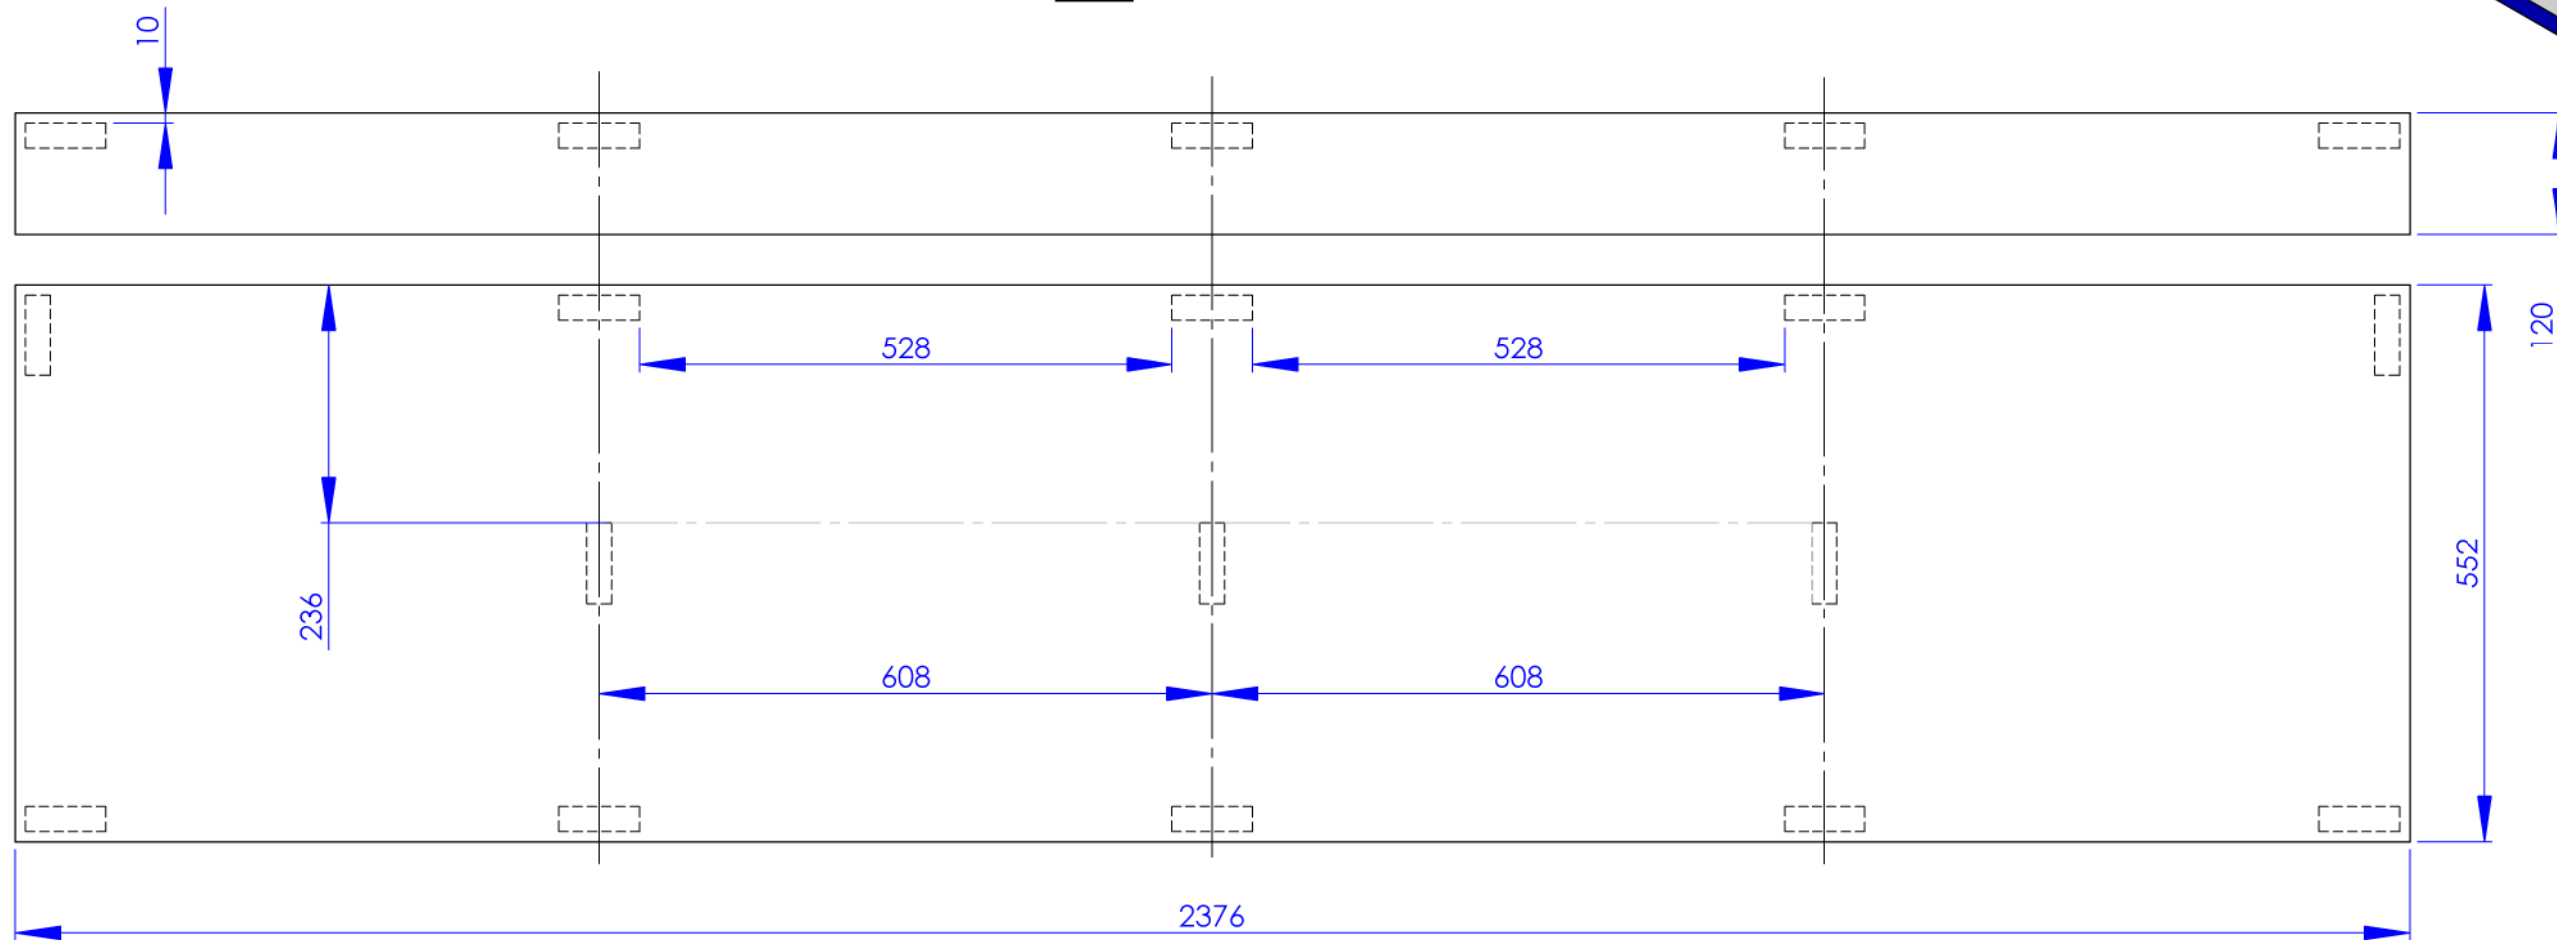

TEAM NAME FONT TYPICALLY 60MM HIGH

ALL VELCRO IS 80MM x 25MM WITH LOOP ON FOAMEX - SPACE EACH 10MM FROM BOARD EDGE

ALL VELCRO IS 80MM x 25MM WITH LOOP ON FOAMEX - SPACE EACH 10MM FROM BOARD EDGE

QUIZSYSTEMS FOUR PLAYER DESK LOGO ONLY FOAMEX	VELCRO: 80mm x 25mm LOOP		 195 Thornhill Road Surbiton Surrey KT6 7TG Tel: +44 (0)20 8288 0246 E: web@quizsystems.co.uk W: www.quizsystems.co.uk
	REVISION: 0	DATE: 29/10/23	
DRAWN: JOHN WALKER			

UNLESS SPECIFICALLY MARKED, ALL VELCRO 80MM x 25MM HOOK. VELCRO AROUND PERIMETER IS 60MM FROM EDGE

N.B. THIS DRAWING COVERS VELCRO TYPICALLY FITTED TO DESK PRE-SITE (BY QUIZSYSTEMS WORKSHOP)