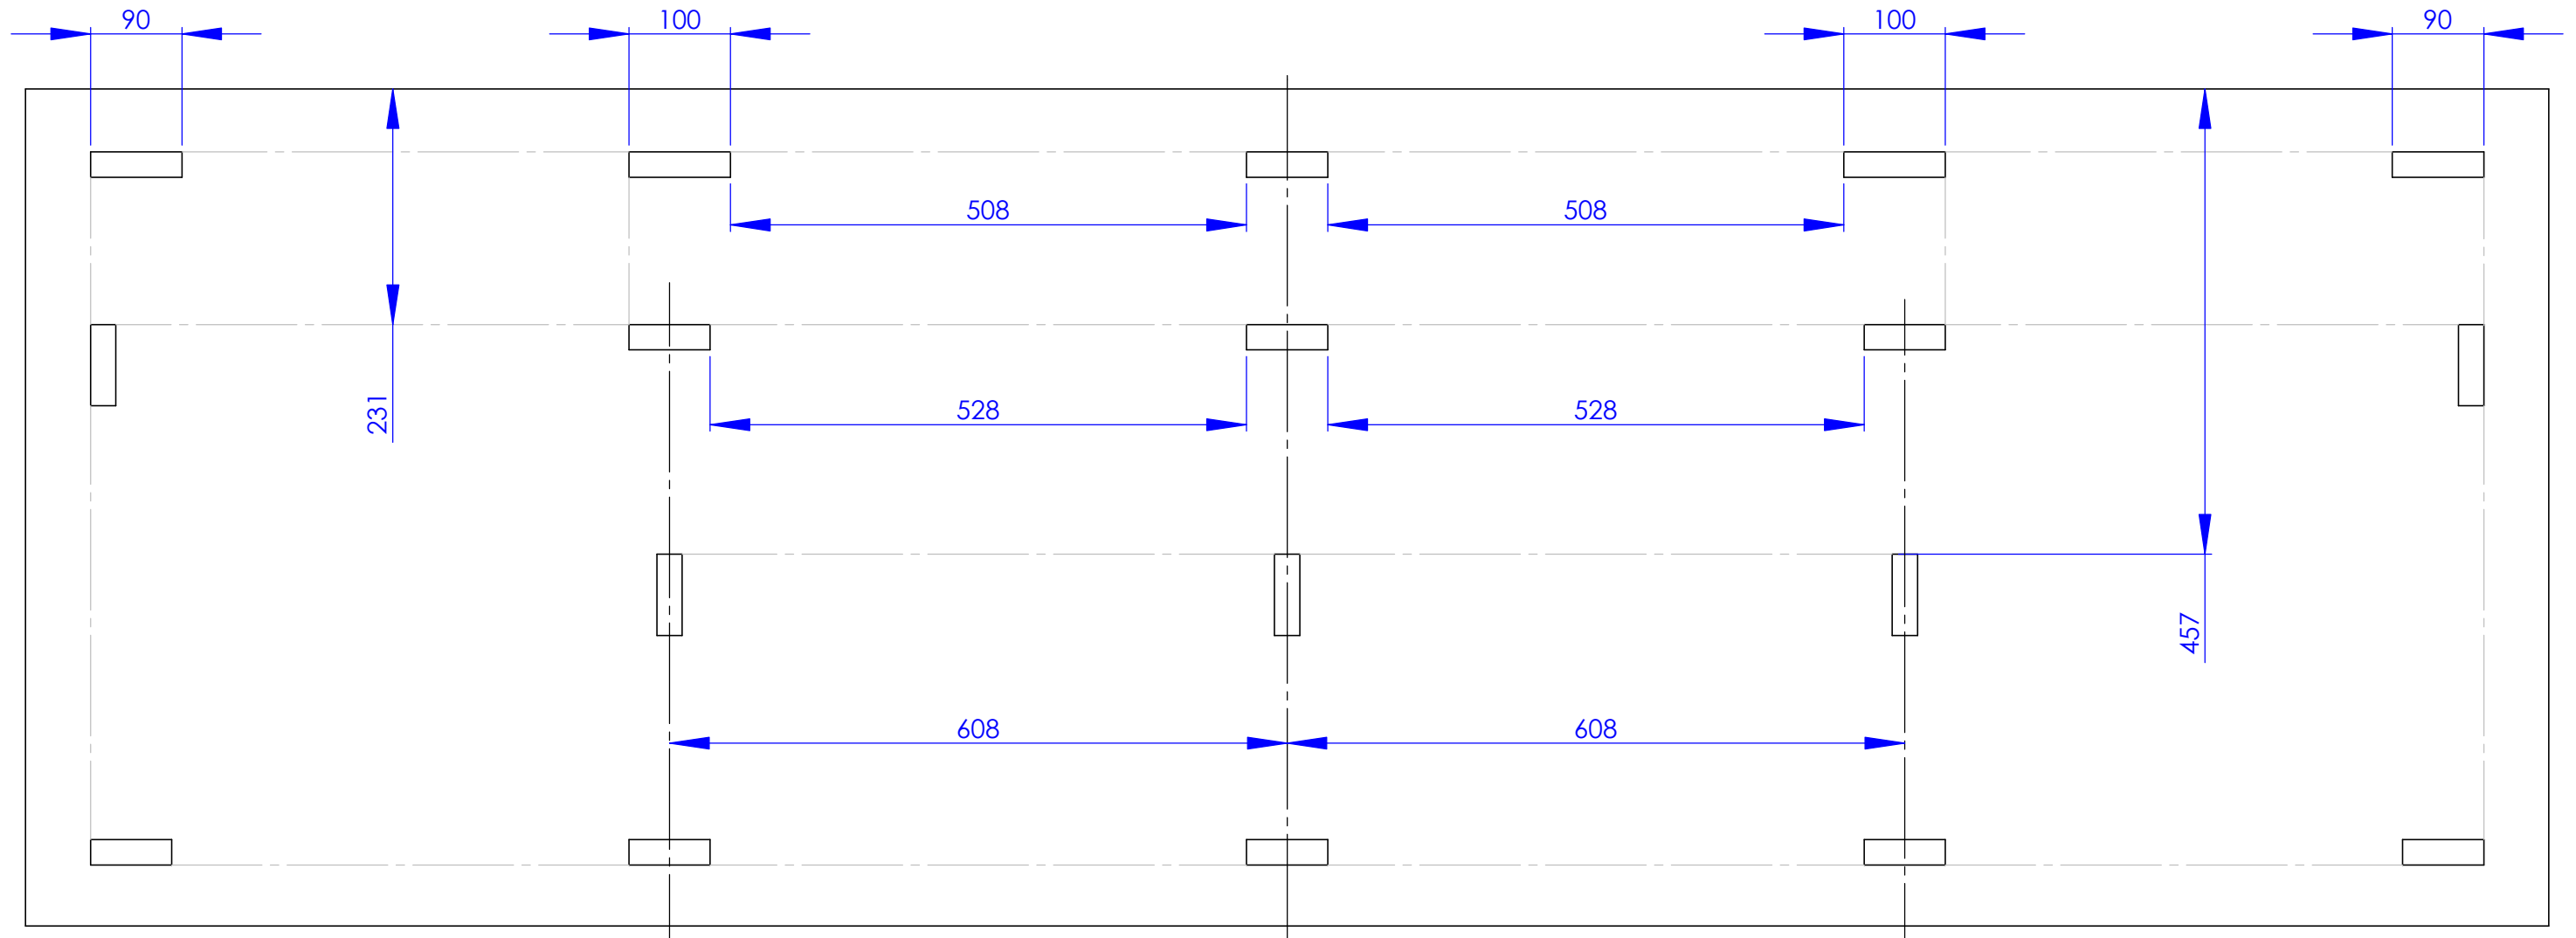

TEAM NAME FONT TYPICALLY 60MM HIGH

ALL VELCRO IS 80MM x 25MM WITH LOOP ON FOAMEX - SPACE EACH 10MM FROM BOARD EDGE

ALL VELCRO IS 80MM x 25MM WITH LOOP ON FOAMEX - SPACE EACH 10MM FROM BOARD EDGE

QUIZSYSTEMS FOUR PLAYER DESK LOGO ONLY FOAMEX	VELCRO: 80mm x 25mm LOOP		 195 Thornhill Road Surbiton Surrey KT6 7TG Tel: +44 (0)20 8288 0246 E: web@quizsystems.co.uk W: www.quizsystems.co.uk
	REVISION: 0	DATE: 29/10/23	
DRAWN: JOHN WALKER			

UNLESS SPECIFICALLY MARKED, ALL VELCRO 80MM x 25MM HOOK. VELCRO AROUND PERIMETER IS 60MM FROM EDGE

N.B. THIS DRAWING COVERS VELCRO TYPICALLY FITTED TO DESK PRE-SITE (BY QUIZSYSTEMS WORKSHOP)