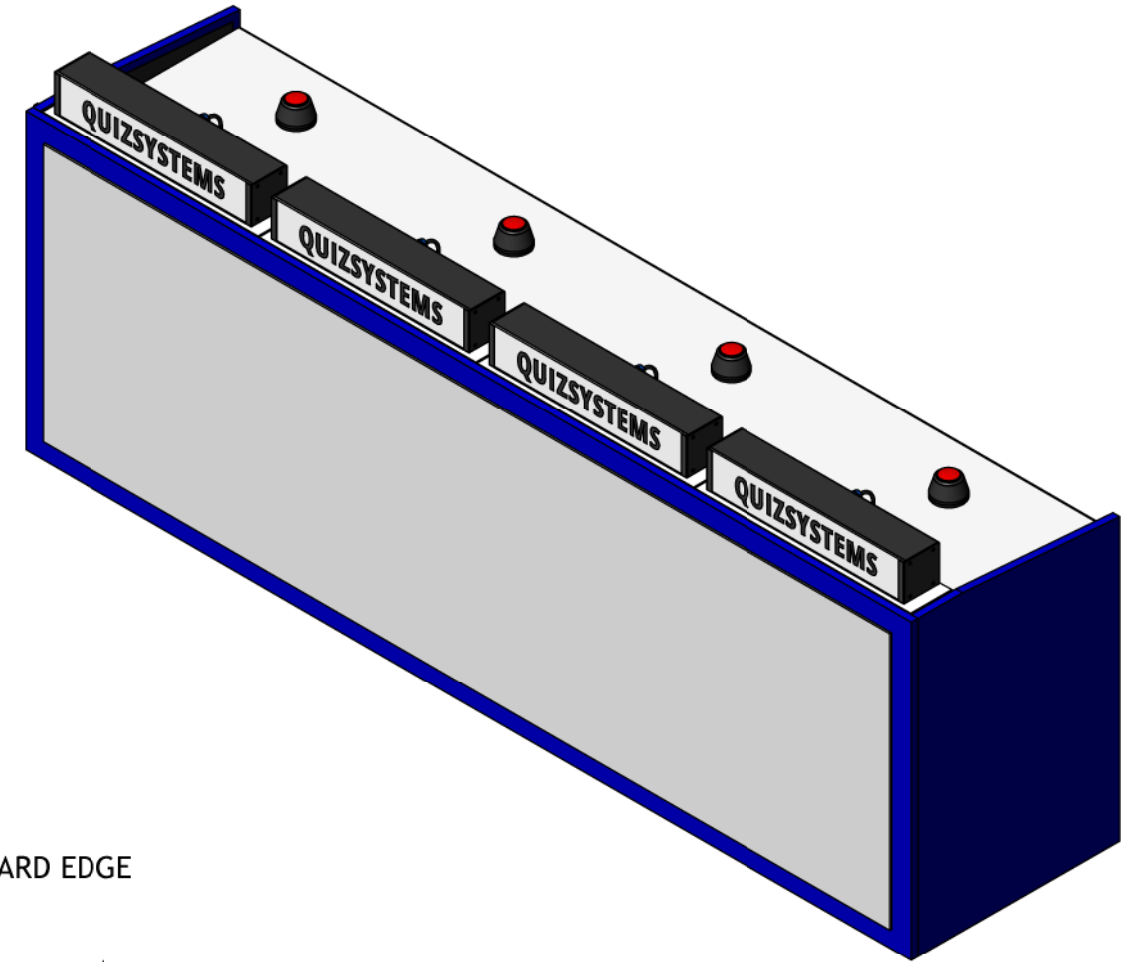

TEAM NAME FONT TYPICALLY 60MM HIGH

ALL VELCRO IS 80MM x 25MM WITH LOOP ON FOAMEX - SPACE EACH 10MM FROM BOARD EDGE

ALL VELCRO IS 80MM x 25MM WITH LOOP ON FOAMEX - SPACE EACH 10MM FROM BOARD EDGE

QUIZSYSTEMS FOUR PLAYER DESK LOGO ONLY FOAMEX	VELCRO: 80mm x 25mm LOOP		 195 Thornhill Road Surbiton Surrey KT6 7TG Tel: +44 (0)20 8288 0246 E: web@quizsystems.co.uk W: www.quizsystems.co.uk
	REVISION: 0	DATE: 29/10/23	
DRAWN: JOHN WALKER			

UNLESS SPECIFICALLY MARKED, ALL VELCRO 80MM x 25MM HOOK. VELCRO AROUND PERIMETER IS 60MM FROM EDGE

N.B. THIS DRAWING COVERS VELCRO TYPICALLY FITTED TO DESK PRE-SITE (BY QUIZSYSTEMS WORKSHOP)