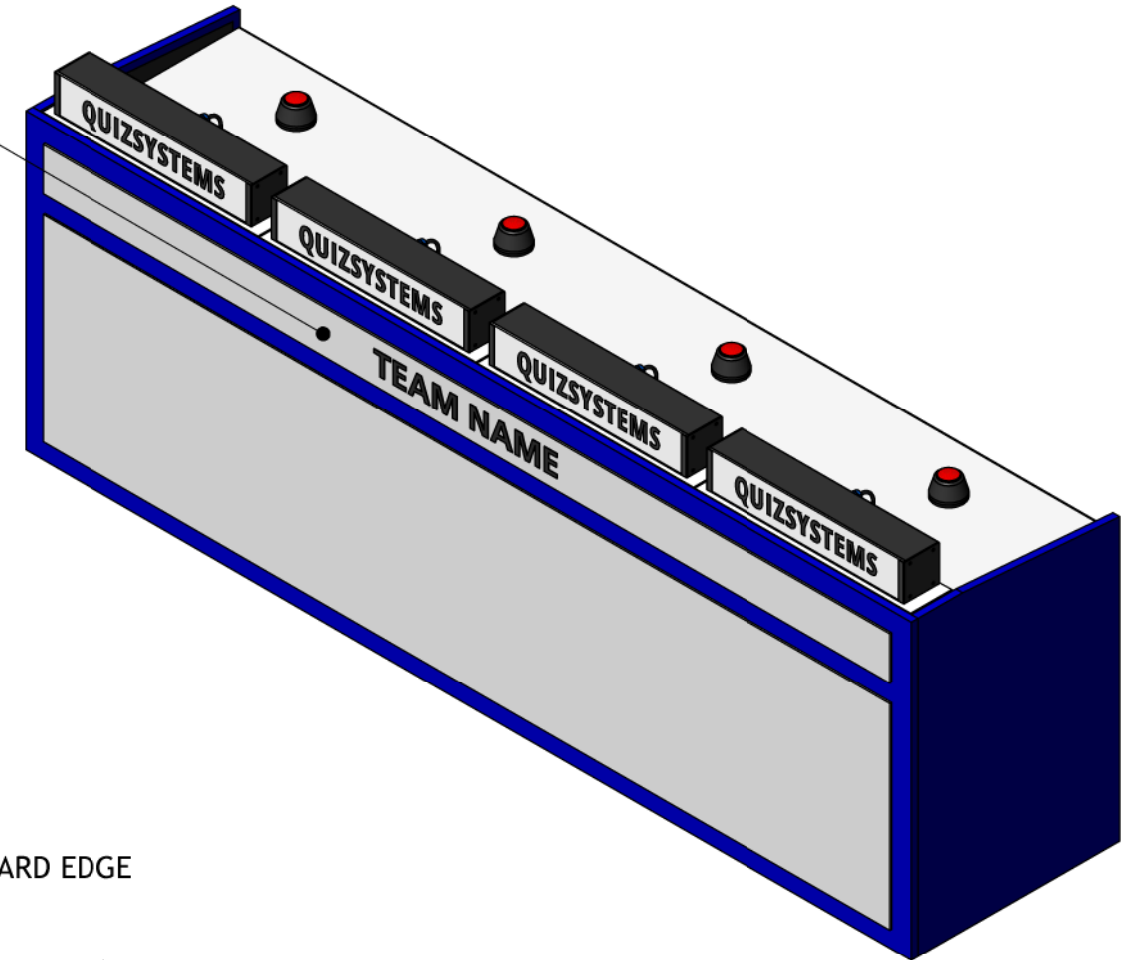

TEAM NAME FONT TYPICALLY 60MM HIGH

ALL VELCRO IS 80MM x 25MM WITH LOOP ON FOAMEX - SPACE EACH 10MM FROM BOARD EDGE

ALL VELCRO IS 80MM x 25MM WITH LOOP ON FOAMEX - SPACE EACH 10MM FROM BOARD EDGE

QUIZSYSTEMS FOUR PLAYER DESK LOGO ONLY FOAMEX	VELCRO: 80mm x 25mm LOOP		 195 Thornhill Road Surbiton Surrey KT6 7TG Tel: +44 (0)20 8288 0246 E: web@quizsystems.co.uk W: www.quizsystems.co.uk
	REVISION: 0	DATE: 29/10/23	
DRAWN: JOHN WALKER			

UNLESS SPECIFICALLY MARKED, ALL VELCRO 80MM x 25MM HOOK. VELCRO AROUND PERIMETER IS 60MM FROM EDGE

N.B. THIS DRAWING COVERS VELCRO TYPICALLY FITTED TO DESK PRE-SITE (BY QUIZSYSTEMS WORKSHOP)