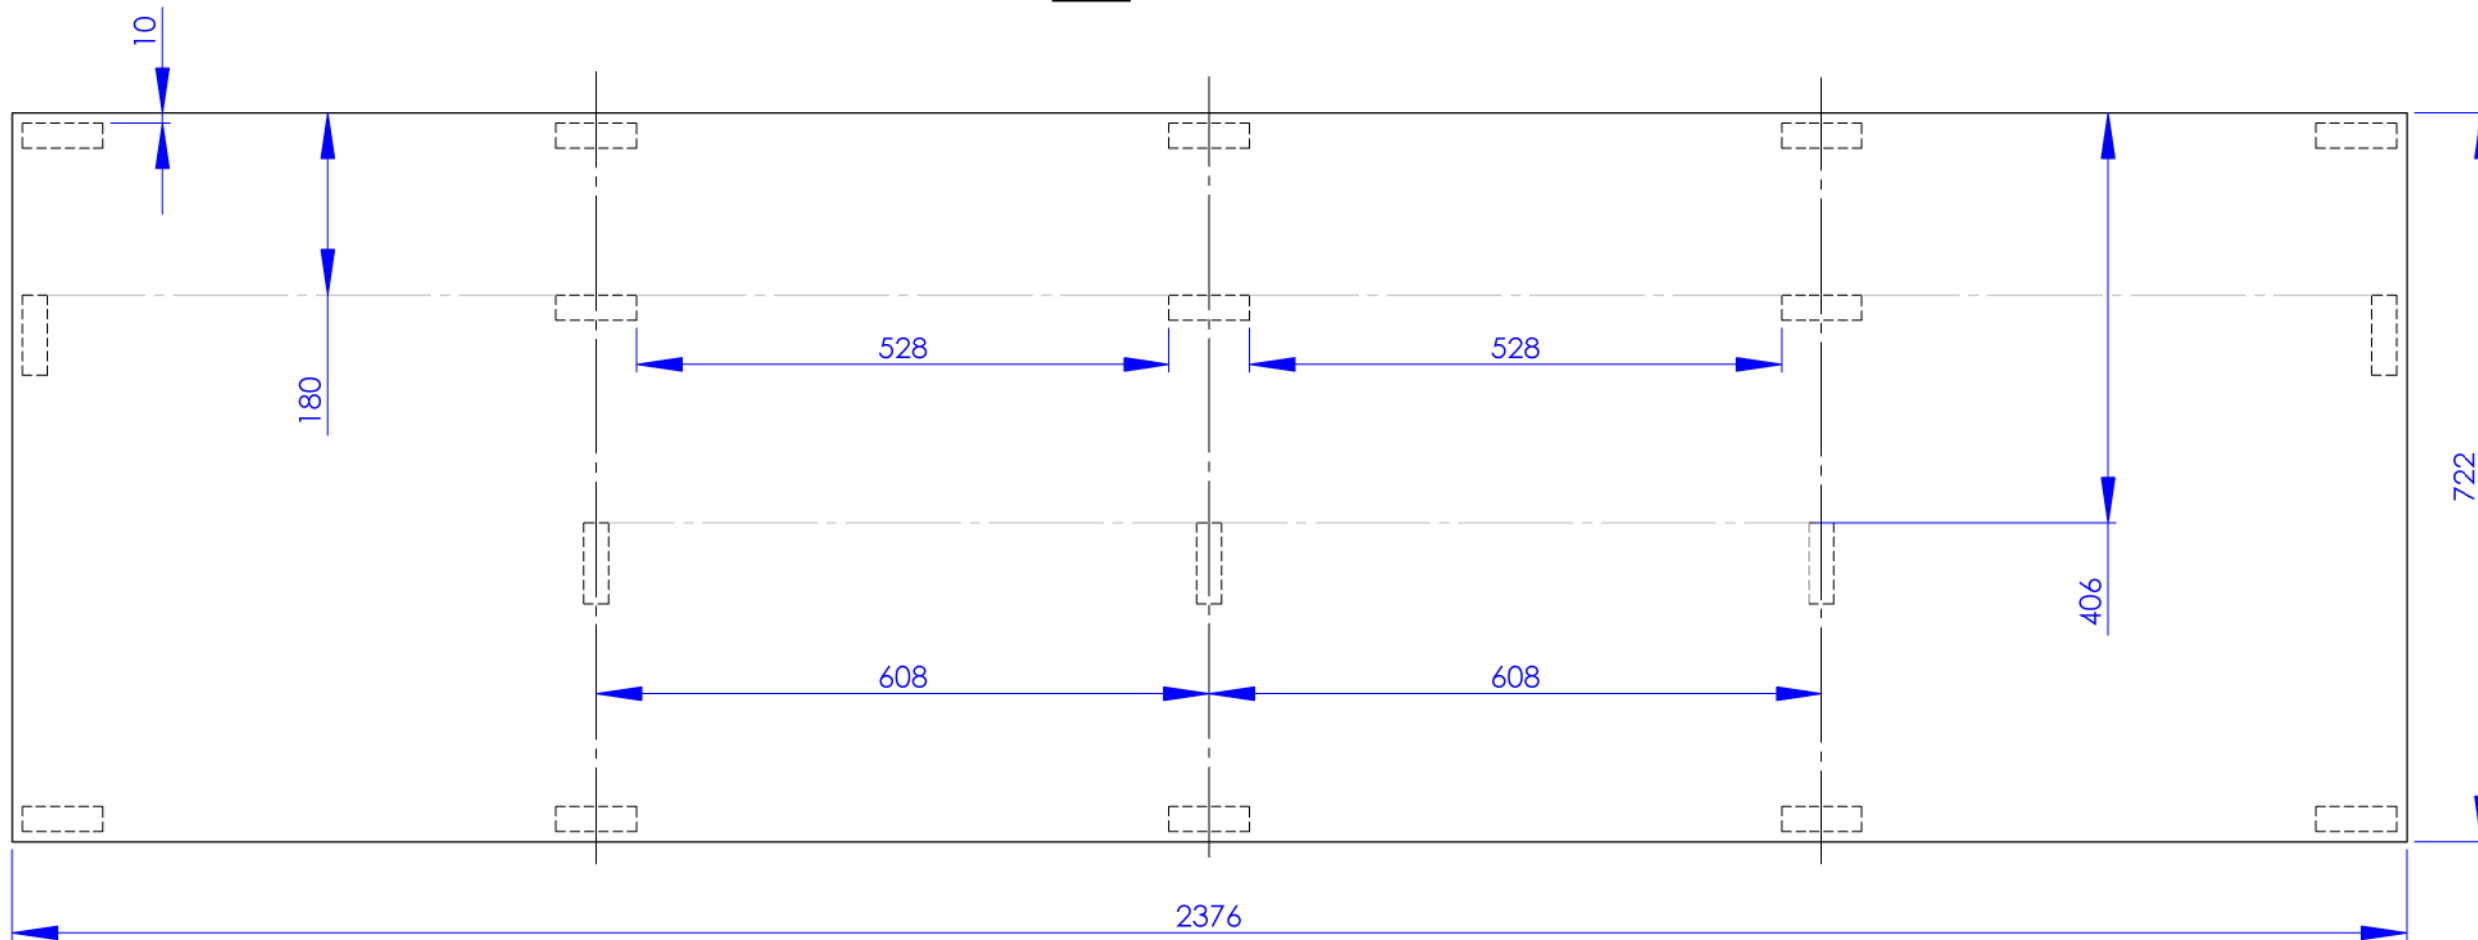

TEAM NAME FONT TYPICALLY 60MM HIGH

ALL VELCRO IS 80MM x 25MM WITH LOOP ON FOAMEX - SPACE EACH 10MM FROM BOARD EDGE

ALL VELCRO IS 80MM x 25MM WITH LOOP ON FOAMEX - SPACE EACH 10MM FROM BOARD EDGE

QUIZSYSTEMS FOUR PLAYER DESK LOGO ONLY FOAMEX	VELCRO: 80mm x 25mm LOOP		 195 Thornhill Road Surbiton Surrey KT6 7TG Tel: +44 (0)20 8288 0246 E: web@quizsystems.co.uk W: www.quizsystems.co.uk
	REVISION: 0	DATE: 29/10/23	
DRAWN: JOHN WALKER			

UNLESS SPECIFICALLY MARKED, ALL VELCRO 80MM x 25MM HOOK. VELCRO AROUND PERIMETER IS 60MM FROM EDGE

N.B. THIS DRAWING COVERS VELCRO TYPICALLY FITTED TO DESK PRE-SITE (BY QUIZSYSTEMS WORKSHOP)