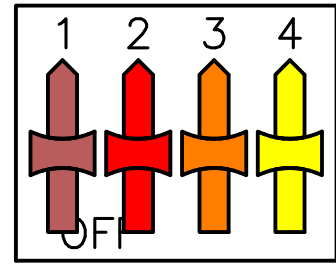

QUIZSYSTEMS

DISPLAY OPTION SWITCH SETTINGS

N.B: Settings are read ONLY at power-up.

QUIZDISPLAY4

QUIZDISPLAY16

Display always shows a team score (instead of varied 'local' values)

Display always shows a team name (instead of varied 'local' values)

Team#1-8 in BINARY; (this setting - i.e. 000, equates to Team#1)

Team#1-8 in BINARY; (this setting - i.e. 011, equates to Team#4)

'Local' A - D values are shown (when appropriate)

'Local' A - D values are shown (when appropriate)