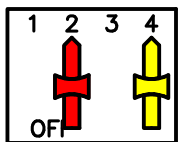

'Local' scores &/or times are shown (when requested)