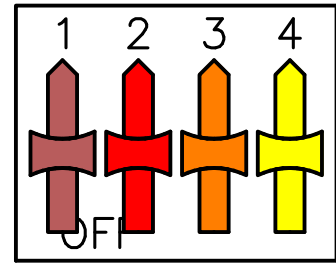

## DISPLAY OPTION SWITCH SETTINGS

N.B: Settings are read ONLY at power-up.

### QUIZDISPLAY16

Display always shows a team score (instead of varied 'local' values)

Display always shows a team name (instead of varied 'local' values)

Team#1-8 in BINARY; (this setting - i.e. 000, equates to Team#1)