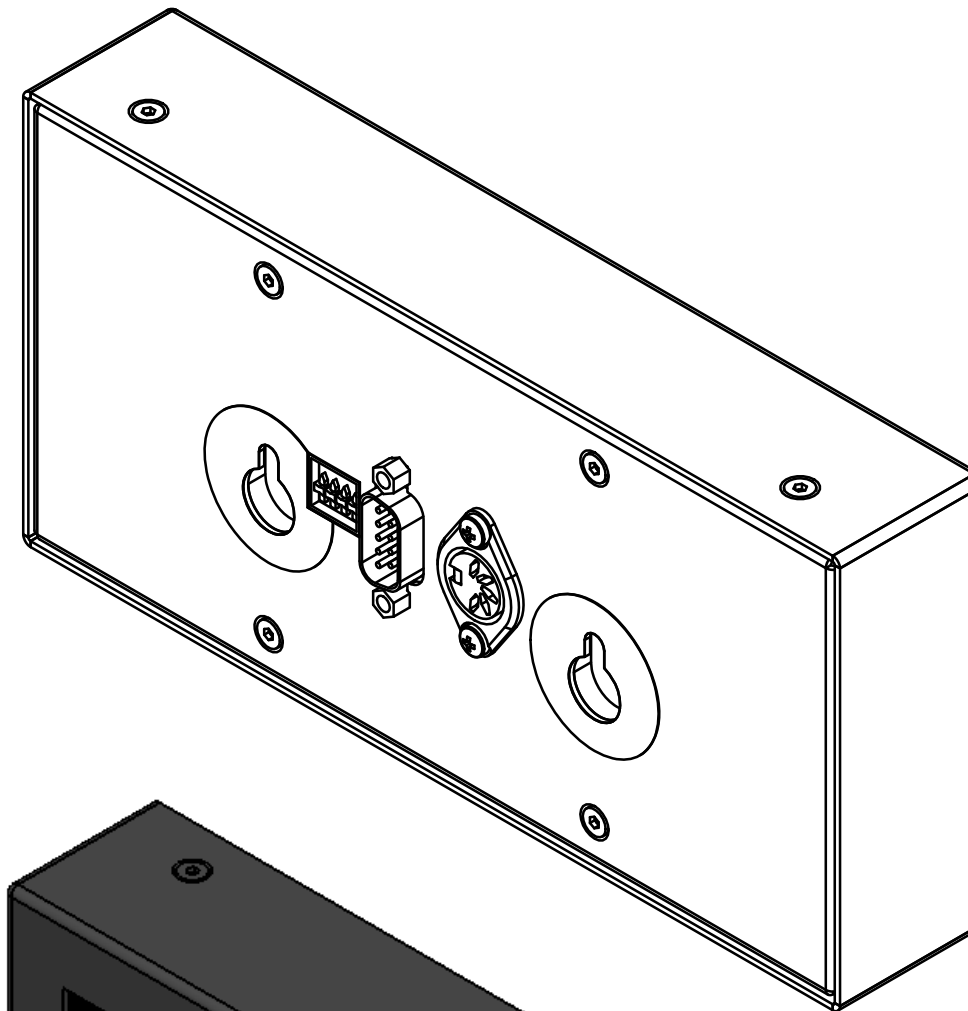

FRONT VIEW

QUIZSYSTEMS QUIZDISPLAY 4 (4 CHARACTER LED MATRIX DISPLAY)	BLACK PAINTED STEEL/RED DISPLAY MATERIAL		195 Thornhill Road Surbiton Surrey KT6 7TG Tel: +44 (0)20 8288 0246 E: web@quizsystems.co.uk W: www.quizsystems.co.uk
	REVISION: 0 DATE: 02/07/10 DRAWN: JOHN WALKER	DO NOT SCALE FROM THIS DRAWING IF IN DOUBT - ASK!