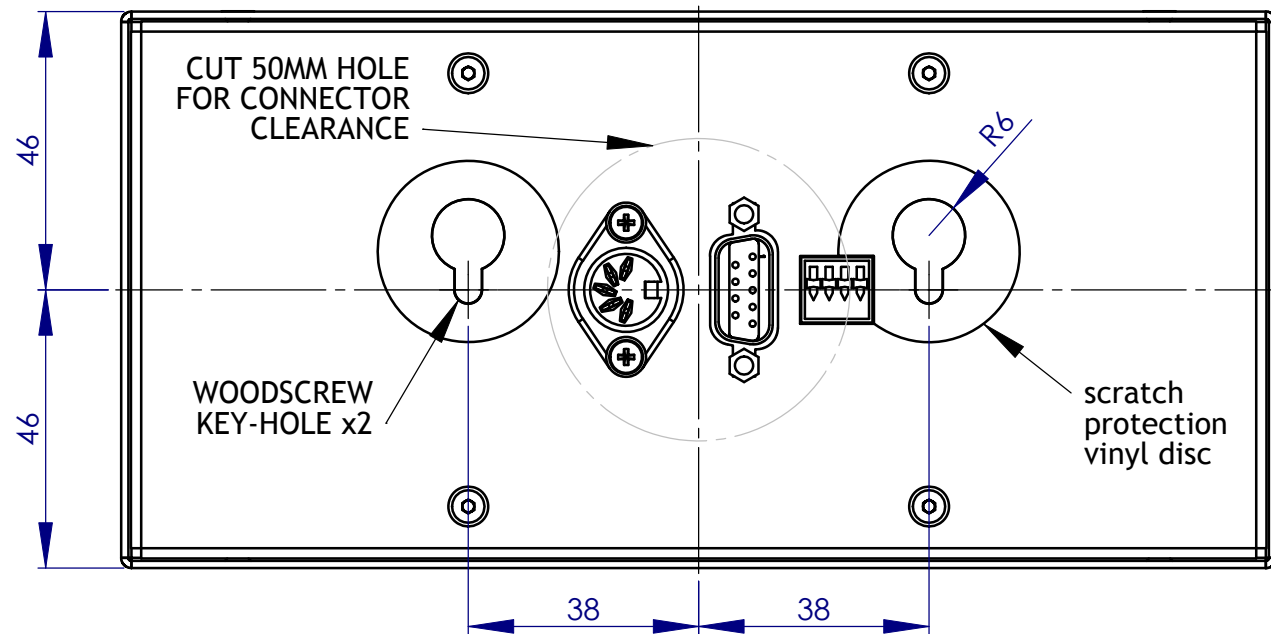

TOP VIEW

REAR VIEW (INVERTED)