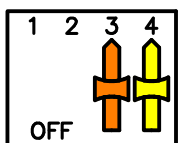

'Win' does not effect display (which typically shows the 'local' score)