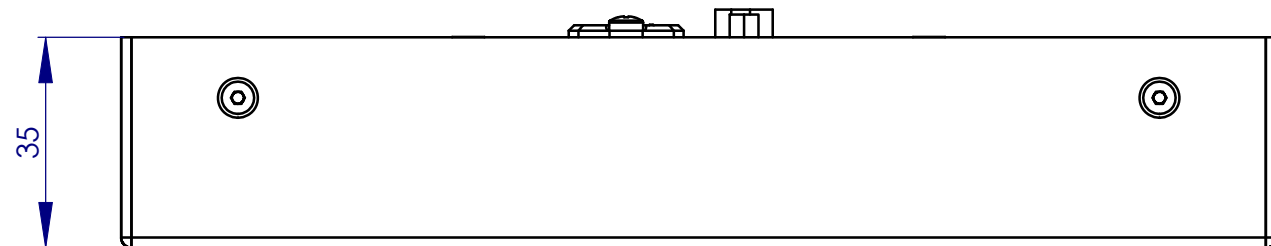

FRONT VIEW

TOP VIEW