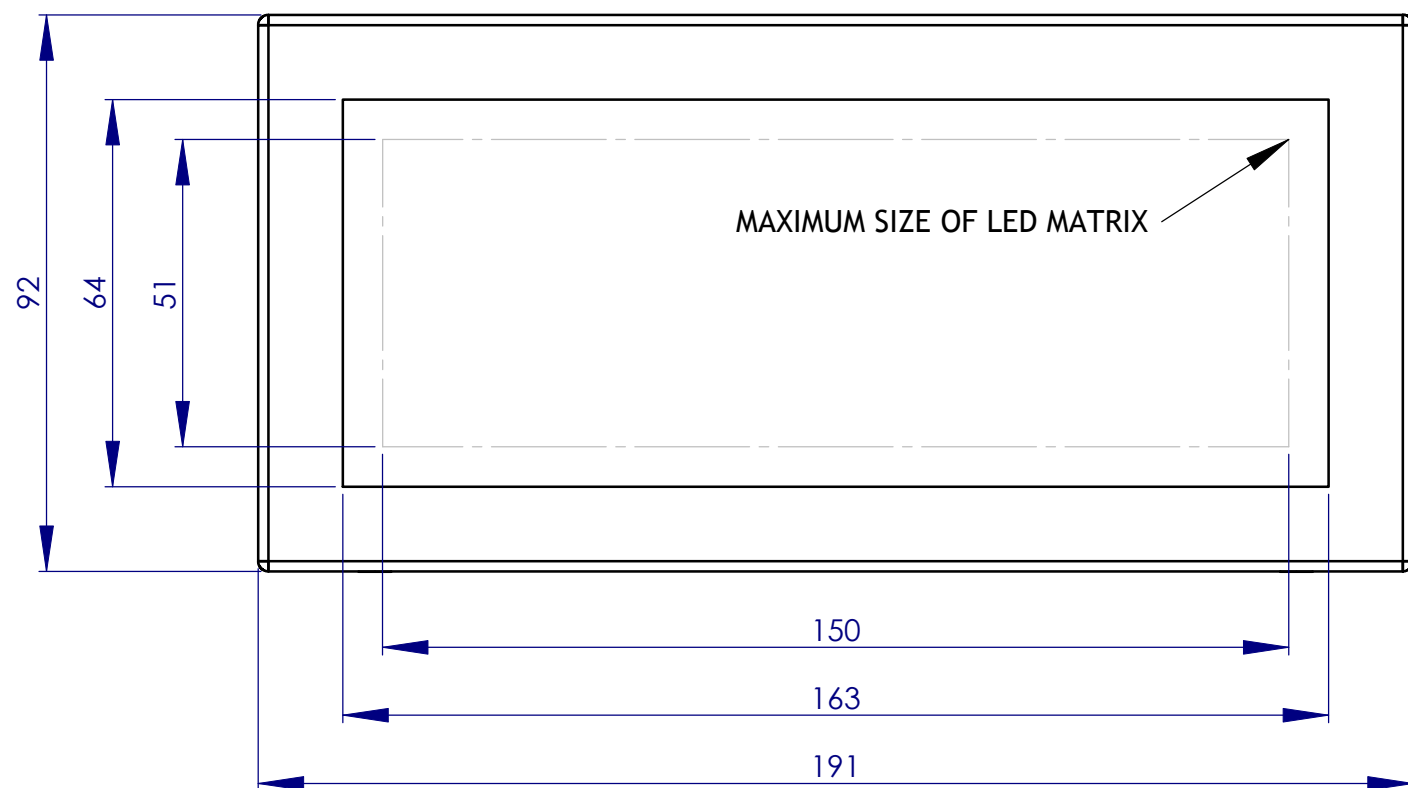

FRONT VIEW

QUIZSYSTEMS QUIZDISPLAY 4 (4 CHARACTER LED MATRIX DISPLAY)	BLACK PAINTED STEEL/RED DISPLAY MATERIAL		195 Thornhill Road Surbiton Surrey KT6 7TG Tel: +44 (0)20 8288 0246 E: web@quizsystems.co.uk W: www.quizsystems.co.uk
	REVISION: 0 DATE: 02/07/10 DRAWN: JOHN WALKER	DO NOT SCALE FROM THIS DRAWING IF IN DOUBT - ASK!