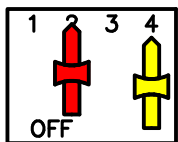

'Local' scores &/or times are not shown (when requested)