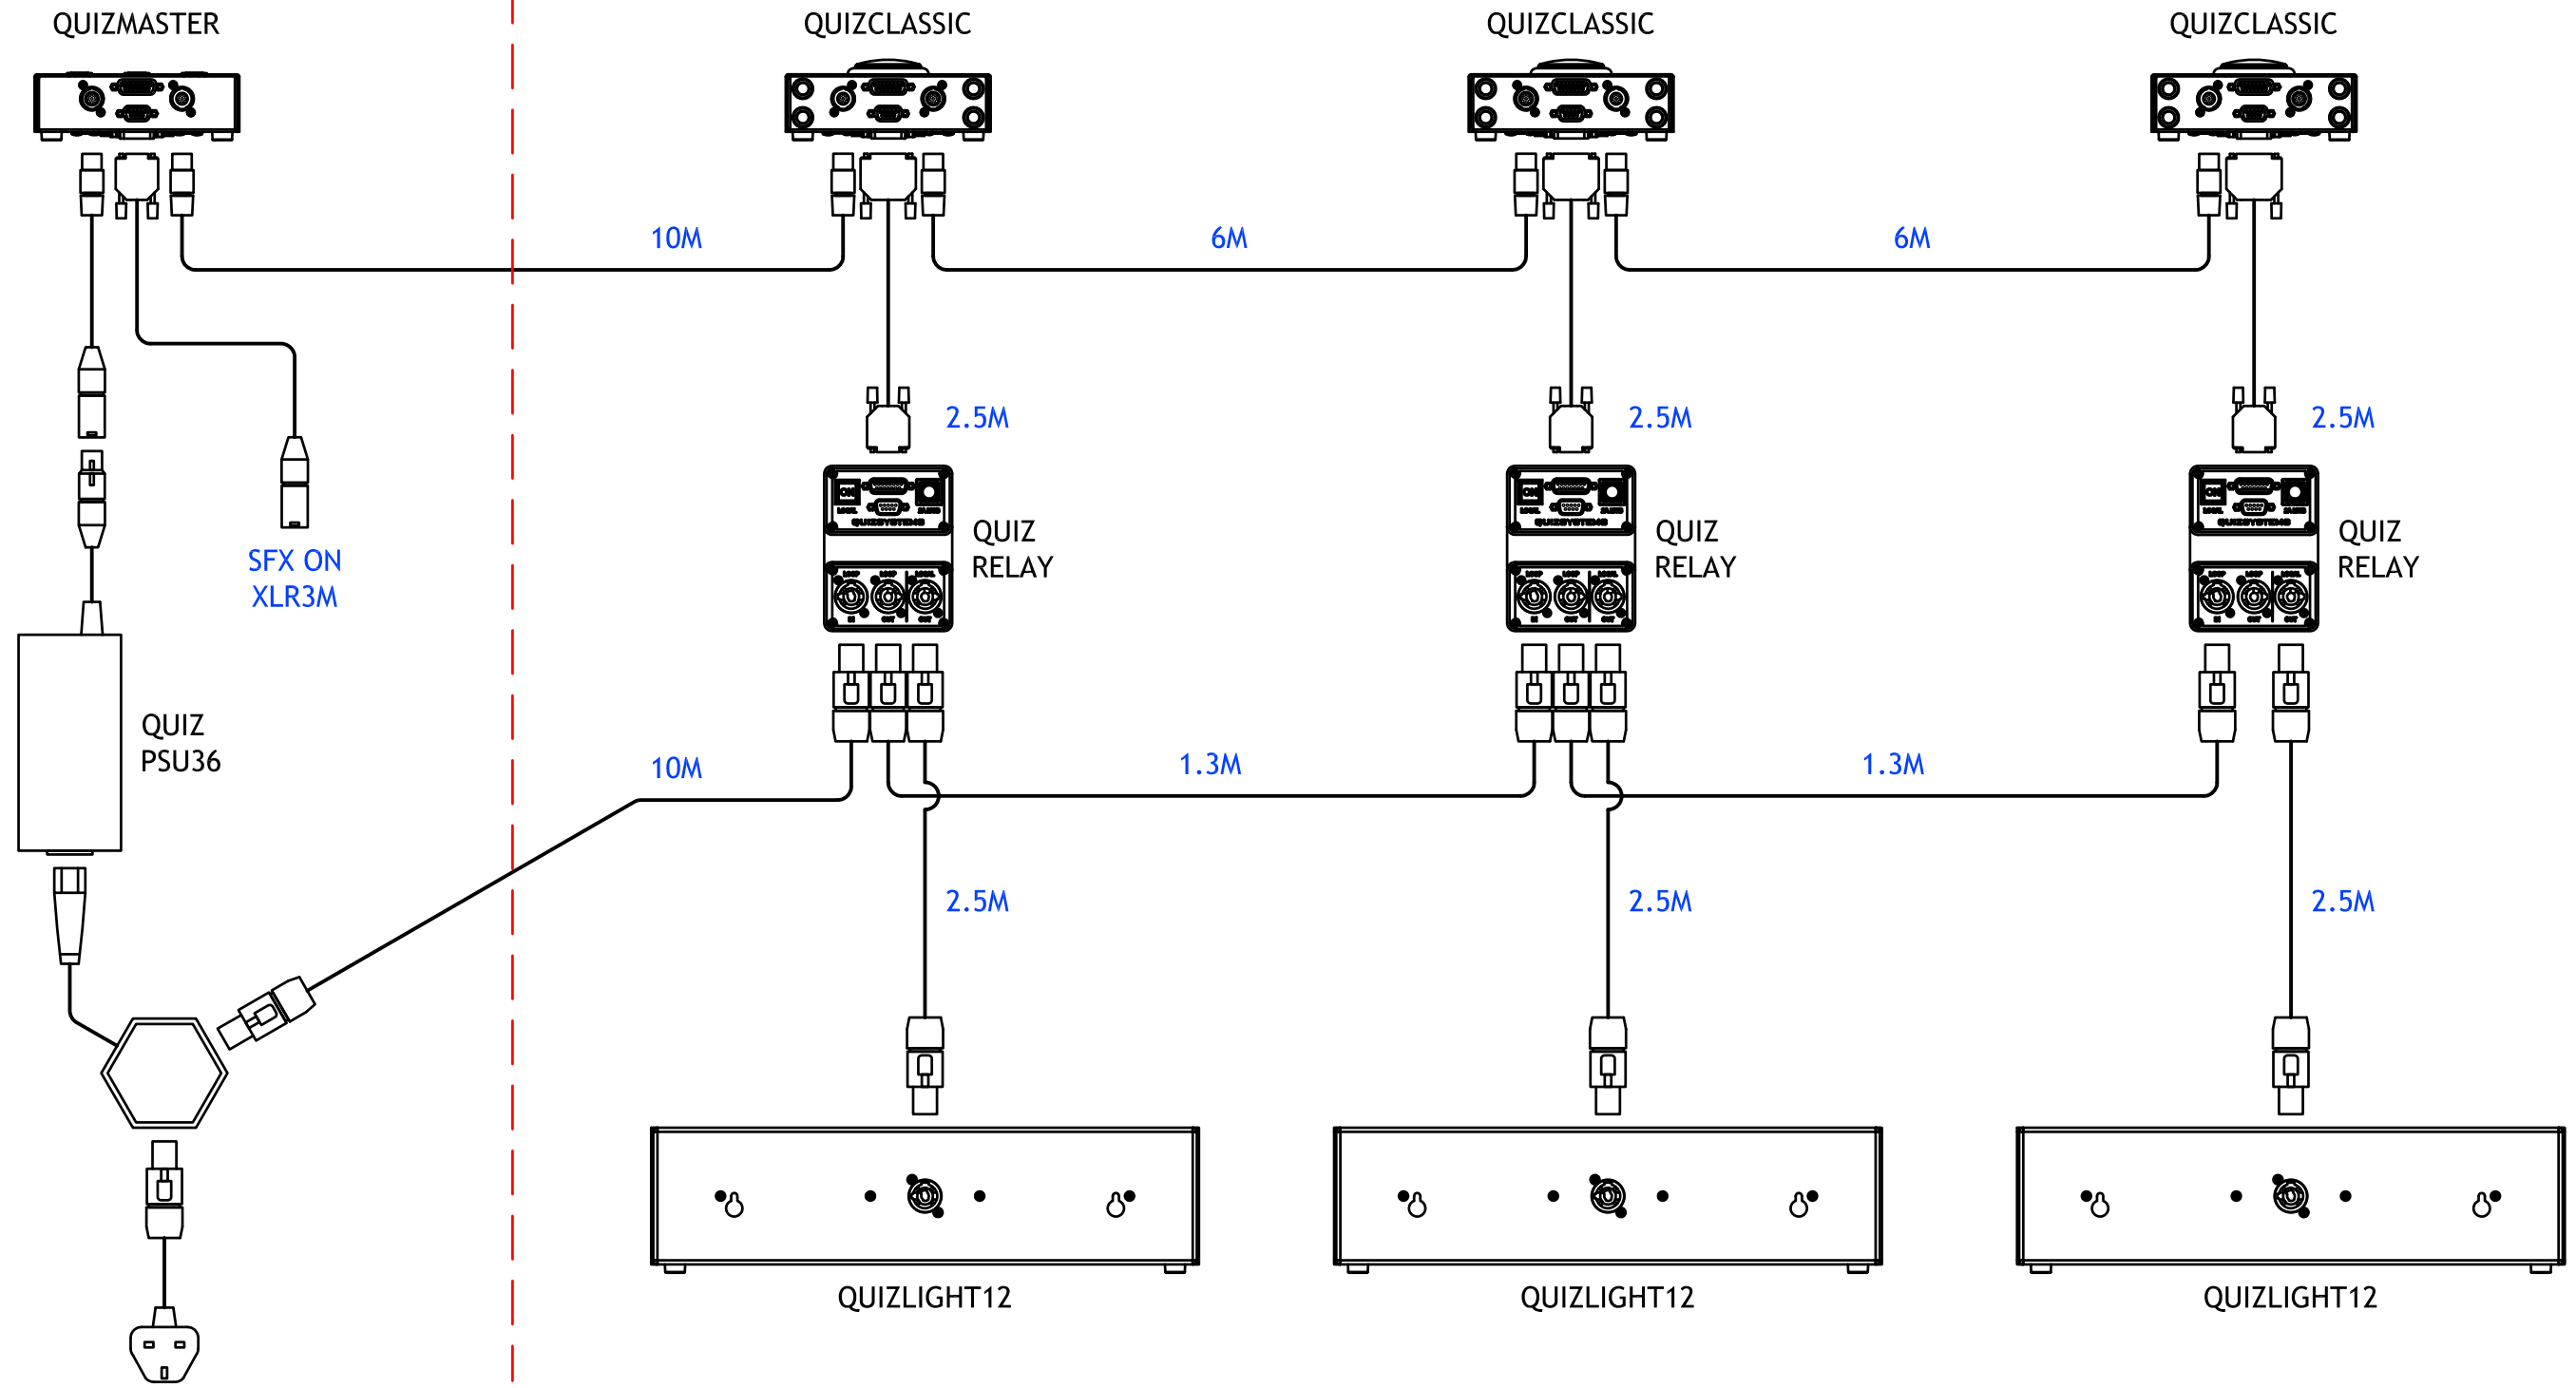

BACKSTAGE/
FOH DIVIDE

QUIZSYSTEMS		CONFIG:	3 PLAYERS (or TEAMS)
ON-SITE SET-UP PATCHING DIAGRAM		CONTROL:	BACKSTAGE QM
DRAWING:	QuizPatch3M12	LIGHTS:	3x QUIZLIGHT12 / 3x QUIZRELAY
BY:	JW	SCORING:	NO SCORING