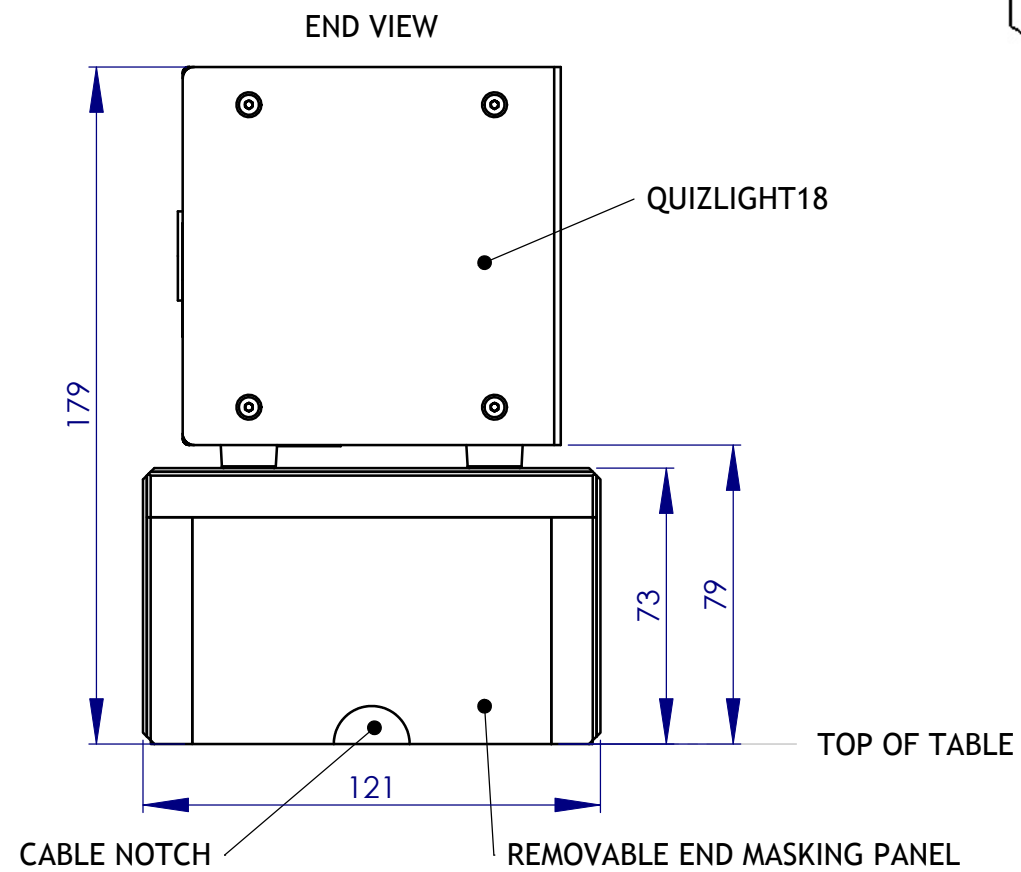

TROUGH - REAR ISOMETRIC VIEW

SPACER - ISOMETRIC VIEW

QUIZSYSTEMS	WHITE LAMINATE & MDF / BLACK DELRIN		 195 Thornhill Road Surbiton Surrey KT6 7TG Tel: +44 (0)20 8288 0246 E: web@quizsystems.co.uk W: www.quizsystems.co.uk
	CABLE TROUGHS & SPACERS	REVISION: 0 DATE: 04/07/10 DRAWN: JOHN WALKER	