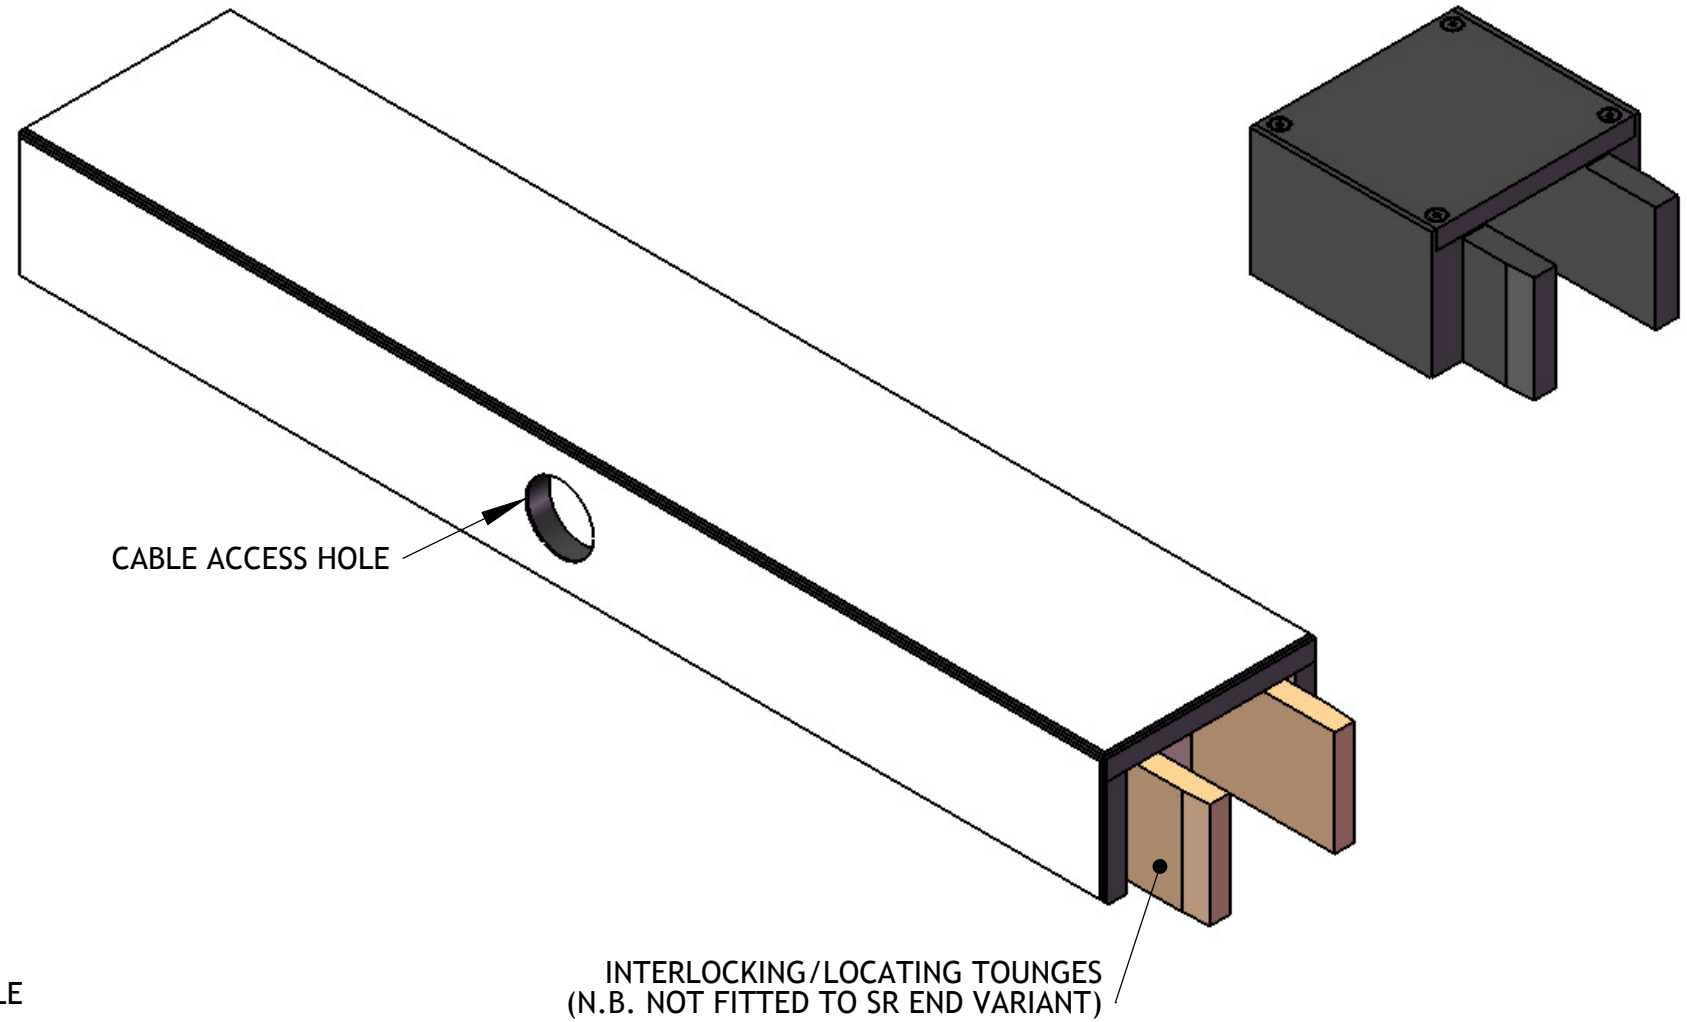

TROUGH - REAR ISOMETRIC VIEW

SPACER - ISOMETRIC VIEW

QUIZSYSTEMS	WHITE LAMINATE & MDF / BLACK DELRIN		 195 Thornhill Road Surbiton Surrey KT6 7TG Tel: +44 (0)20 8288 0246 E: web@quizsystems.co.uk W: www.quizsystems.co.uk
	CABLE TROUGHS & SPACERS	REVISION: 0 DATE: 04/07/10 DRAWN: JOHN WALKER	